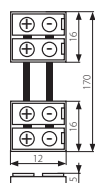

CONNECTOR 8

CONNECTOR 8-CP

CONNECTOR 8-CPC

CONNECTOR RGB 10

CONNECTOR RGB 10-CP

CONNECTOR RGB 10-CPC

- ▶ tworzywo sztuczne
- ▶ plastic

CONNECTOR 8

CONNECTOR RGB 10

CONNECTOR 8-CP

CONNECTOR RGB 10-CP

CONNECTOR 8-CPC

CONNECTOR RGB 10-CPC

Kanlux	Kanlux	LED mm	LED mm	LED mm	[g]
CONNECTOR 8	19030	8	2	1/5/250	16
CONNECTOR 8-CP	19032	8	2	1/5/100	40
CONNECTOR 8-CPC	19033	8	2	1/5/100	56
CONNECTOR RGB 10	19038	10	4	1/5/250	20
CONNECTOR RGB 10-CP	19036	10	4	1/5/100	75
CONNECTOR RGB 10-CPC	19037	10	4	1/5/100	94

opakowanie jednostkowe zawierające 20 szt. / unit packet 20 pcs

- ▶ CONNECTOR 8, CONNECTOR 8-CPC służy do połączenia ze sobą pasków GRANDO LED lub VOLCANO LED

CONNECTOR 8, CONNECTOR 8-CPC is used for connecting the GRANDO LED or VOLCANO LED strips together