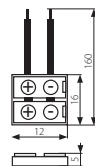

CONNECTOR 8

CONNECTOR 8-CP

CONNECTOR 8-CPC

CONNECTOR RGB 10

CONNECTOR RGB 10-CP

CONNECTOR RGB 10-CPC

- ▶ tworzywo sztuczne
- ▶ plastic

CONNECTOR 8

CONNECTOR RGB 10

CONNECTOR 8-CP

CONNECTOR RGB 10-CP

CONNECTOR 8-CPC

CONNECTOR RGB 10-CPC

Kanlux	Kanlux	LED mm	LED mm	LED mm	[g]
CONNECTOR 8	19030	8	2	1/5/250	16
CONNECTOR 8-CP	19032	8	2	1/5/100	40
CONNECTOR 8-CPC	19033	8	2	1/5/100	56
CONNECTOR RGB 10	19038	10	4	1/5/250	20
CONNECTOR RGB 10-CP	19036	10	4	1/5/100	75
CONNECTOR RGB 10-CPC	19037	10	4	1/5/100	94

opakowanie jednostkowe zawierające 20 szt. / unit packet 20 pcs

- ▶ CONNECTOR 8, CONNECTOR 8-CPC służy do połączenia ze sobą pasków GRANDO LED lub VOLCANO LED

CONNECTOR 8, CONNECTOR 8-CPC is used for connecting the GRANDO LED or VOLCANO LED strips together