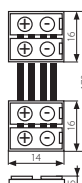

CONNECTOR 8

CONNECTOR 8-CP

CONNECTOR 8-CPC

CONNECTOR RGB 10

CONNECTOR RGB 10-CP

CONNECTOR RGB 10-CPC

- ▶ tworzywo sztuczne
- ▶ plastic

CONNECTOR 8

CONNECTOR RGB 10

CONNECTOR 8-CP

CONNECTOR RGB 10-CP

CONNECTOR 8-CPC

CONNECTOR RGB 10-CPC

Kanlux	Kanlux	LED mm	LED mm	LED mm	[g]
CONNECTOR 8	19030	8	2	1/5/250	16
CONNECTOR 8-CP	19032	8	2	1/5/100	40
CONNECTOR 8-CPC	19033	8	2	1/5/100	56
CONNECTOR RGB 10	19038	10	4	1/5/250	20
CONNECTOR RGB 10-CP	19036	10	4	1/5/100	75
CONNECTOR RGB 10-CPC	19037	10	4	1/5/100	94

opakowanie jednostkowe zawierające 20 szt. / unit packet 20 pcs

- ▶ CONNECTOR 8, CONNECTOR 8-CPC służy do połączenia ze sobą pasków GRANDO LED lub VOLCANO LED

CONNECTOR 8, CONNECTOR 8-CPC is used for connecting the GRANDO LED or VOLCANO LED strips together