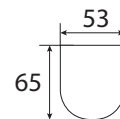

LED SMD

IP44

ROLSO LED

Oprawa ścienna
Wall-mounted fixture
Настенный светильник

ROLSO LED IP44 15W-NW - 600
ROLSO LED IP44 20W-NW - 900

ROLSO LED

Kanlux

ROLSO LED IP44 15W-NW	26700	15	1080
ROLSO LED IP44 20W-NW	26701	20	1440