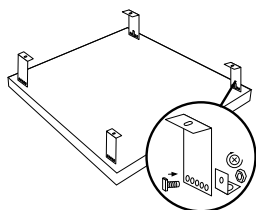

BRAVO SPN, CLIPS, GRIP

BRAVO S/P GRIP