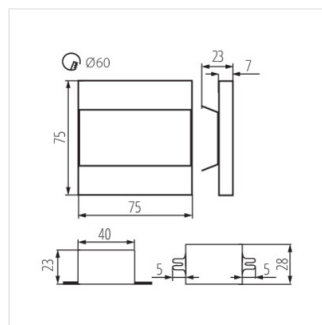

TERRA LED AC