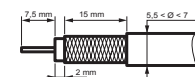

Z	Control	Return Path	Channel 1	Channel FM	Channel VHF	Channel UHF	Channel SAT (IF)
75 Ω	500 mA	4 - 30 MHz	47 - 68 MHz	87,5 - 108 MHz	120 - 470 MHz	470 - 862 MHz	950 - 2150 MHz