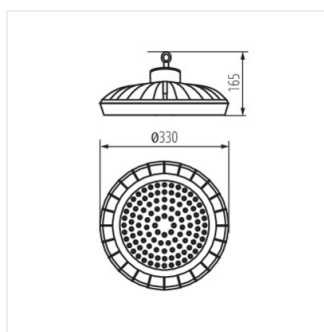

## HB PRO LED HI

Oprawa LED high bay

HB PRO LED HI 100W-NW

HB PRO LED HI 150W-NW

HB PRO LED HI 200W-NW

HB PRO LED HI 100W-NW

HB PRO LED HI 150W-NW

HB PRO LED HI 200W-NW