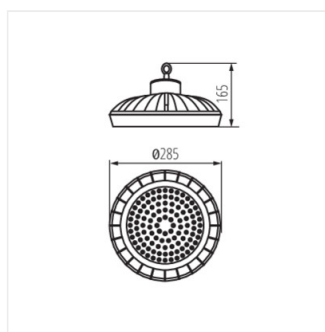

## HB PRO LED HI

Oprawa LED high bay

HB PRO LED HI 100W-NW

HB PRO LED HI 150W-NW

HB PRO LED HI 200W-NW

HB PRO LED HI 100W-NW

HB PRO LED HI 150W-NW

HB PRO LED HI 200W-NW