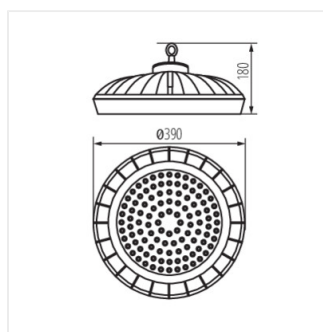

## HB PRO LED HI

Oprawa LED high bay

HB PRO LED HI 100W-NW

HB PRO LED HI 150W-NW

HB PRO LED HI 200W-NW

HB PRO LED HI 100W-NW

HB PRO LED HI 150W-NW

HB PRO LED HI 200W-NW