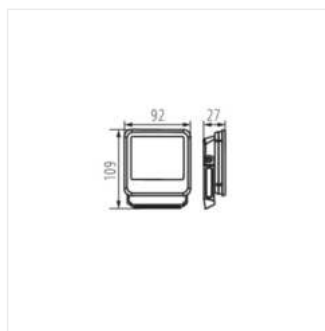

IQ-LED FL-30W-NW

IQ-LED FL-50W-NW

IQ-LED FL-90W-NW

IQ-LED FL-20W-NW-SE

IQ-LED FL-30W-NW-SE

IQ-LED FL-50W-NW-SE

IQ-LED FL

Naświetlacz Led