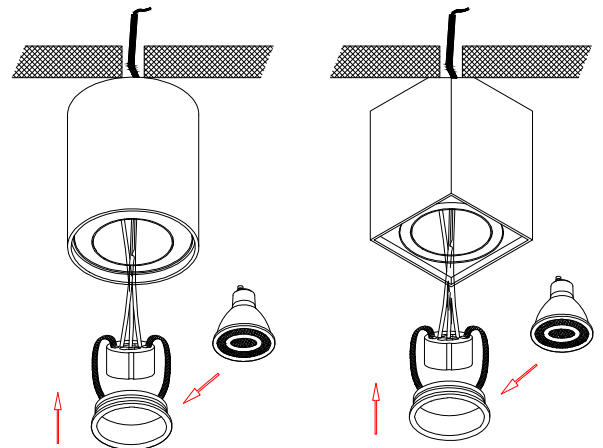

ROUND

SQUARE

230V
AC

01

ON

off

02

03

04

05

06

ON