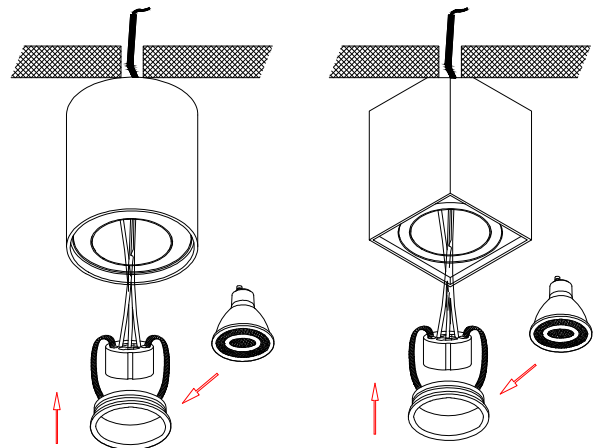

ROUND

SQUARE

230V
AC

01

ON

off

02

03

04

05

06

ON