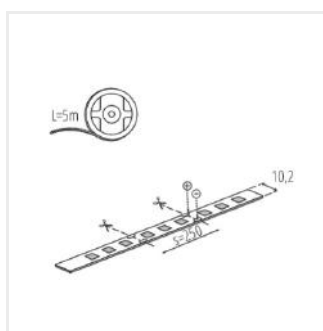

LED STRIP L48 RGBW

Taśma LED

L48 9W/M 24 IP00-RGBW

IP

L48 9W/M 24 IP00-RGBW	33318	0,5m = 2,3 (W)	0,5m = 240 (W)	1m = max 600 (RGBW)	00	5000	F
L48 9W/M 24 IP65-RGBW	33319	0,5m = 2,3 (W)	0,5m = 230 (W)	1m = max 550 (RGBW)	65	5000	F

LED STRIP L48 RGBW

Taśma LED

L48 9W/M 24 IP00-RGBW

L48 9W/M 24 IP65-RGBW

L48 9W/M 24 IP00-RGBW

L48 9W/M 24 IP65-RGBW