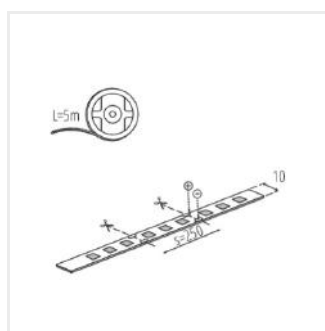

LED STRIP L48 RGBW

Taśma LED

L48 9W/M 24 IP00-RGBW

IP

L48 9W/M 24 IP00-RGBW	33318	0,5m = 2,3 (W)	0,5m = 240 (W)	1m = max 600 (RGBW)	00	5000	F
L48 9W/M 24 IP65-RGBW	33319	0,5m = 2,3 (W)	0,5m = 230 (W)	1m = max 550 (RGBW)	65	5000	F

LED STRIP L48 RGBW

Taśma LED

L48 9W/M 24 IP00-RGBW

L48 9W/M 24 IP65-RGBW

L48 9W/M 24 IP00-RGBW

L48 9W/M 24 IP65-RGBW