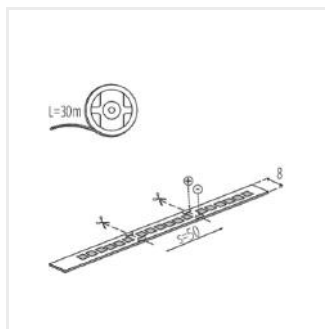

L120B 16W/M 24IP00-WW

L120B 16W/M 24IP00-NW

L120B 16W/M 24IP00-CW

LED STRIP L120

Taśma LED

L120 16W/M 24 IP65

L120B 16W/M 24IP00