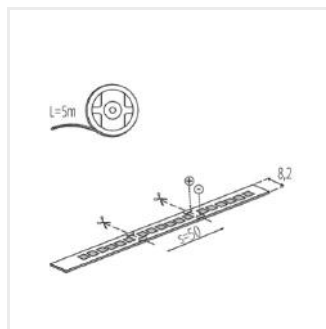

L120B 16W/M 24IP00-WW

L120B 16W/M 24IP00-NW

L120B 16W/M 24IP00-CW

LED STRIP L120

Taśma LED

L120 16W/M 24 IP65

L120B 16W/M 24IP00