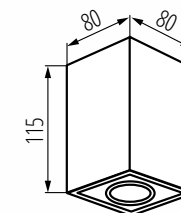

BORD XS DLP-50-W
BORD XS DLP-50-B

GORD XS DLP-50-W
GORD XS DLP-50-B

●	BORD DLP-50-B	22552	max 10W LED	ø95 x 125
○	BORD DLP-50-W	22551	max 10W LED	ø95 x 125
●	BORD XS DLP-50-B	25478	max 10W LED	ø80 x 115
○	BORD XS DLP-50-W	25479	max 10W LED	ø80 x 115
●	GORD XS DLP-50-B	25476	max 10W LED	80 x 80 x 115
○	GORD XS DLP-50-W	25477	max 10W LED	80 x 80 x 115

Regulacja kątowna oprawy oświetleniowej [°]: **25**

Stopień IP: **20**

BORD DLP

BORD XS DLP

GORD XS DLP

Kanlux

Kanlux
BORD XS / GORD XS
dobrze
spakowane

kanlux.com