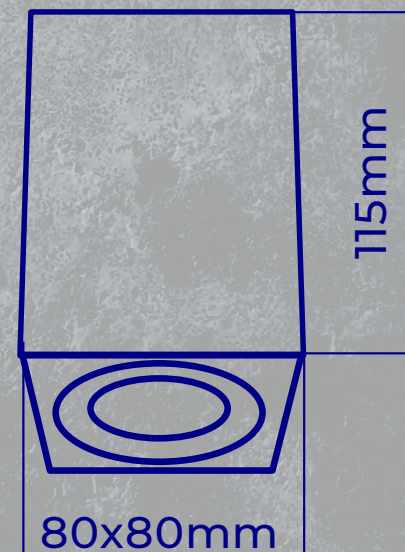

KANLUX GORD XS

Seria mniejszych
opraw Kanlux GORD.

25477

GORD XS DLP-50-W

25476

GORD XS DLP-50-B

Kanlux

Kanlux BORD/BORD XS / Kanlux GORD XS

BORD XS DLP-50-W
BORD XS DLP-50-B

GORD XS DLP-50-W
GORD XS DLP-50-B

●	BORD DLP-50-B	22552	max 10W LED	ø95 x 125
○	BORD DLP-50-W	22551	max 10W LED	ø95 x 125
●	BORD XS DLP-50-B	25478	max 10W LED	ø80 x 115
○	BORD XS DLP-50-W	25479	max 10W LED	ø80 x 115
●	GORD XS DLP-50-B	25476	max 10W LED	80 x 80 x 115
○	GORD XS DLP-50-W	25477	max 10W LED	80 x 80 x 115