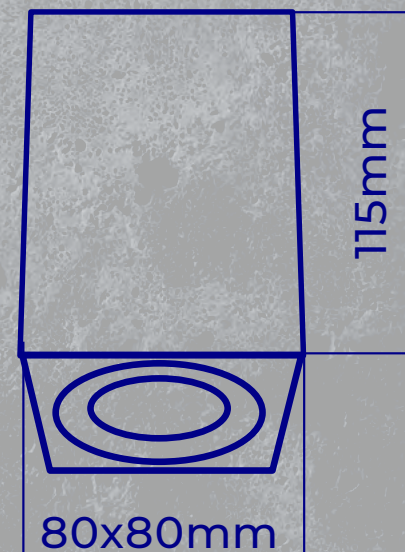

Kanlux

NOWOŚĆ

KANLUX GORD XS

Seria mniejszych
opraw Kanlux GORD.

25477

GORD XS DLP-50-W

25476

GORD XS DLP-50-B