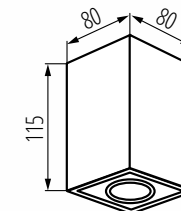

GORD XS DLP-50-W
GORD XS DLP-50-B

| | | | | |
|---|------------------|--------------|-------------|---------------|
| ● | BORD DLP-50-B | 22552 | max 10W LED | ø95 x 125 |
| ○ | BORD DLP-50-W | 22551 | max 10W LED | ø95 x 125 |
| ● | BORD XS DLP-50-B | 25478 | max 10W LED | ø80 x 115 |
| ○ | BORD XS DLP-50-W | 25479 | max 10W LED | ø80 x 115 |
| ● | GORD XS DLP-50-B | 25476 | max 10W LED | 80 x 80 x 115 |
| ○ | GORD XS DLP-50-W | 25477 | max 10W LED | 80 x 80 x 115 |

Regulacja kątowna oprawy oświetleniowej [°]: **25**

Stopień IP: **20**

BORD DLP

BORD XS DLP

GORD XS DLP

Kanlux

Kanlux
BORD XS / GORD XS
dobrze
spakowane

kanlux.com