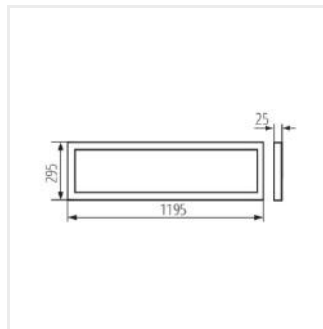

BAREV R 36W 12030 NW

		BAREV R 36W					
		ADTR-S-H 6060 W	ADTR-H 6060 W	ADTR-H 12030 W	CLIPS BLINGO RT	SPN BRAVO S/P 60-62	SPN BRAVO S/P 12030
ACCESSORIES	index	27617	29843	33390	29826	28504	28505
BAREV R 36W 6060 NW	31171	✓	✓		✓	✓	
BAREV R 36W 12030 NW	31172			✓	✓		✓