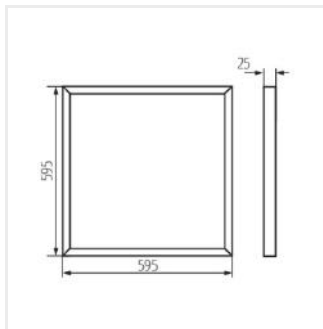

BAREV R

Panel LED

BAREV R 36W 6060 NW