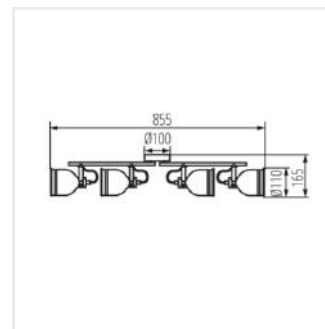

## DERATO

Oprawa ścienna-sufitowa

HIGH  
quality  
finish

MODERN  
design

[V] 220-240 AC	[Hz] 50	Icon of a light bulb with a screwdriver, indicating E14 base.	E14	Icon of a ground symbol, indicating IP20 protection.	IP 20	Icon of a house, indicating indoor use.
Icon of a thermometer and sun, indicating temperature range 5÷25.	Icon of a corner bracket, indicating wall or ceiling mounting.	Icon of a circular arrow, indicating 350° rotation.	Icon of a circular arrow, indicating 110° rotation.	Icon of a light bulb, indicating E14 base.	Icon of a plug and cable, indicating 0,5m cable length.	CE
EAC	UK CA	Icon of a downward arrow, indicating dimmable.				

### Oprawa ścienna-sufitowa

DERATO EL-10

DERATO EL-21

DERATO EL-30

DERATO EL-41