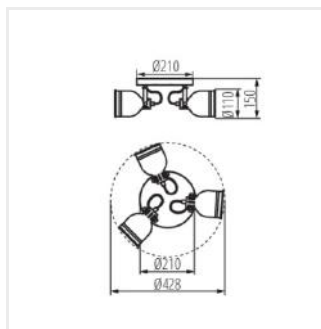

DERATO EL-30