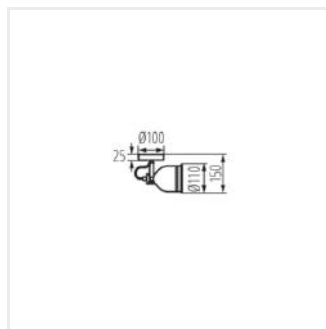

DERATO

Oprawa ścienna-sufitowa

DERATO EL-10