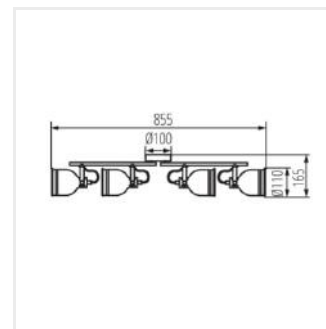

## DERATO

Oprawa ścienna-sufitowa

HIGH  
quality  
finish

MODERN  
design

[V] 220-240 AC	[Hz] 50	Icon of a light bulb with a screwdriver, indicating E14 base.	E14	Icon of a ground symbol.	IP 20	Icon of a house, indicating indoor use.
Icon of a thermometer and sun, indicating temperature range.	5÷25	Icon of a light fixture with a screwdriver, indicating wall mounting.	Icon of a light fixture with a screwdriver, indicating ceiling mounting.	Icon of a light fixture with a screwdriver, indicating 350° rotation.	Icon of a light fixture with a screwdriver, indicating 110° rotation.	Icon of a light fixture with a screwdriver, indicating 0.5m cable length.
EAC	UK CA	Icon of a downward arrow, indicating downward light direction.				CE

### Oprawa ścienna-sufitowa

DERATO EL-10

DERATO EL-21

DERATO EL-30

DERATO EL-41