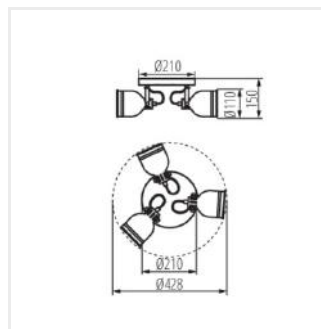

DERATO EL-30