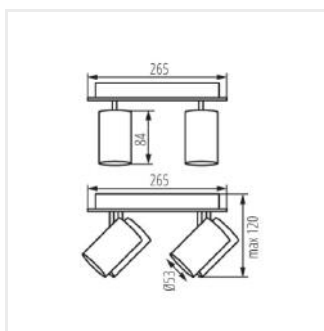

EVALO EL-40