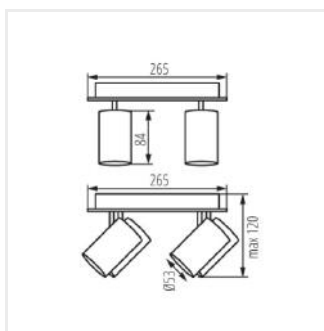

EVALO EL-4O