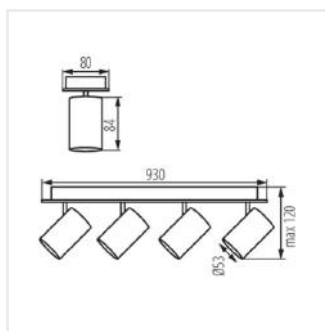

EVALO EL-4I