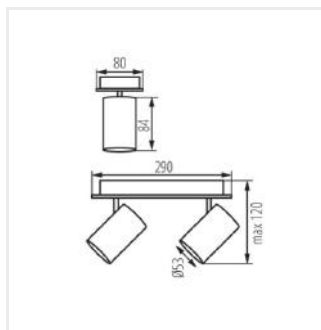

EVALO EL-2I