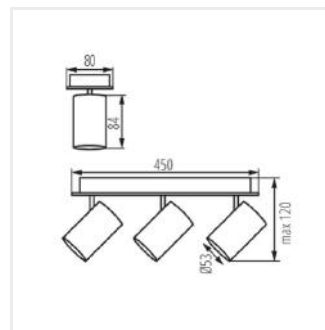

EVALO EL-3I