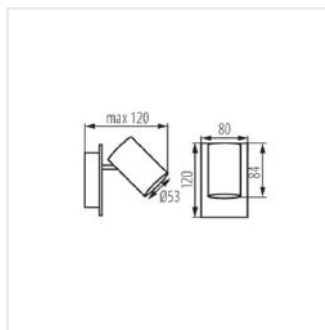

EVALO EL-1I