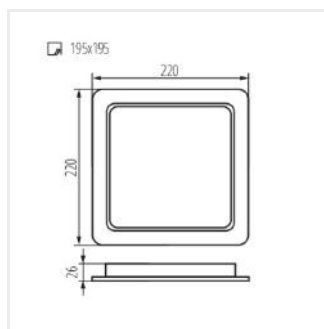

TAVO LED DL 24W-NW