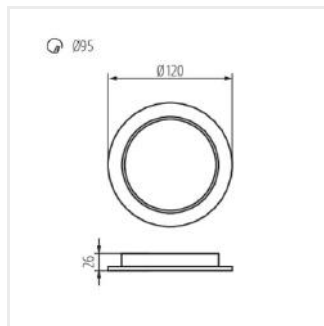

TAVO LED DO 9W-NW