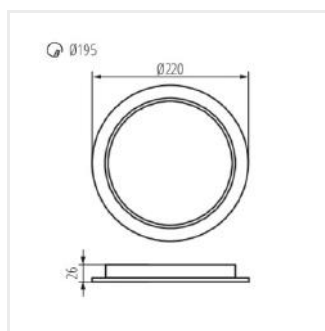

### Oprawa typu downlight

TAVO LED DO 5W-NW

TAVO LED DO 9W-NW

TAVO LED DO 12W-NW

TAVO LED DO 18W-NW

TAVO LED DO 24W-NW

TAVO LED DL 5W-NW

TAVO LED DL 9W-NW