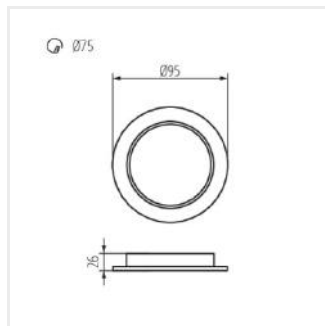

TAVO LED

Oprawa typu downlight

TAVO LED DO 5W-NW