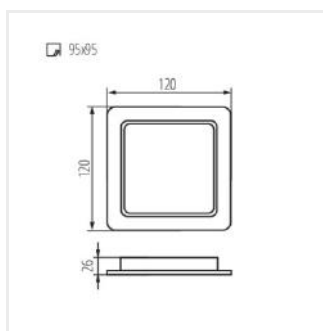

### Oprawa typu downlight

TAVO LED DO 5W-NW

TAVO LED DO 9W-NW

TAVO LED DO 12W-NW

TAVO LED DO 18W-NW

TAVO LED DO 24W-NW

TAVO LED DL 5W-NW

TAVO LED DL 9W-NW