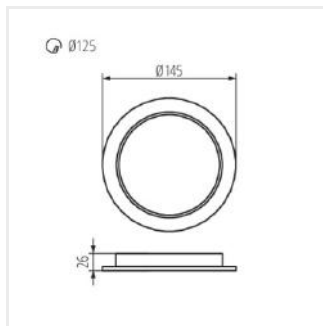

### Oprawa typu downlight

TAVO LED DO 5W-NW

TAVO LED DO 9W-NW

TAVO LED DO 12W-NW

TAVO LED DO 18W-NW

TAVO LED DO 24W-NW

TAVO LED DL 5W-NW

TAVO LED DL 9W-NW