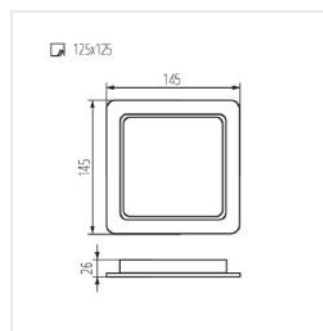

### Oprawa typu downlight

TAVO LED DO 5W-NW

TAVO LED DO 9W-NW

TAVO LED DO 12W-NW

TAVO LED DO 18W-NW

TAVO LED DO 24W-NW

TAVO LED DL 5W-NW

TAVO LED DL 9W-NW