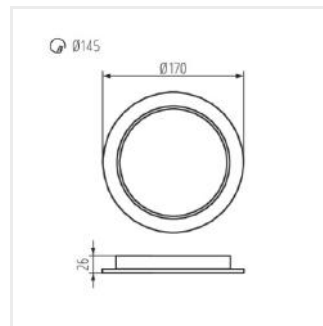

### Oprawa typu downlight

TAVO LED DO 5W-NW

TAVO LED DO 9W-NW

TAVO LED DO 12W-NW

TAVO LED DO 18W-NW

TAVO LED DO 24W-NW

TAVO LED DL 5W-NW

TAVO LED DL 9W-NW