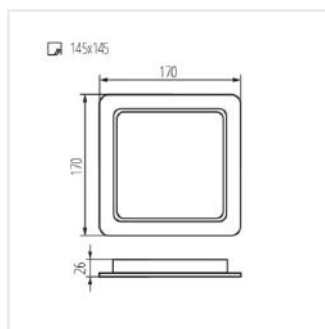

TAVO LED DL 18W-NW