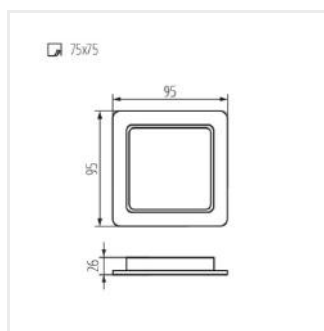

### Oprawa typu downlight

TAVO LED DO 5W-NW

TAVO LED DO 9W-NW

TAVO LED DO 12W-NW

TAVO LED DO 18W-NW

TAVO LED DO 24W-NW

TAVO LED DL 5W-NW

TAVO LED DL 9W-NW