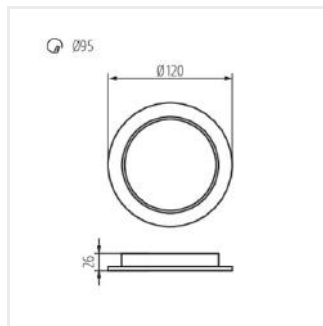

TAVO LED DL 5W-NW

TAVO LED DL 9W-NW

TAVO LED DL 12W-NW

TAVO LED DL 18W-NW

TAVO LED DL 24W-NW

TAVO LED

Oprawa typu downlight

TAVO LED DO 5W-NW