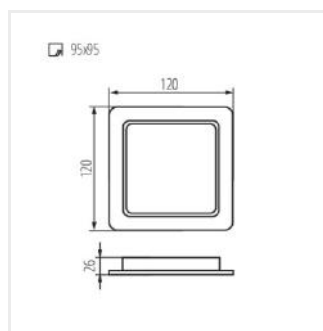

TAVO LED DO 9W-NW

TAVO LED DO 12W-NW

TAVO LED DO 18W-NW

TAVO LED DO 24W-NW

TAVO LED DL 5W-NW

TAVO LED DL 9W-NW

TAVO LED DL 12W-NW

TAVO LED DL 18W-NW