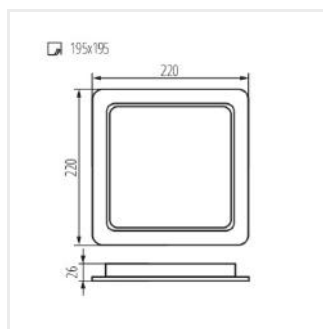

TAVO LED DO 9W-NW

TAVO LED DO 12W-NW

TAVO LED DO 18W-NW

TAVO LED DO 24W-NW

TAVO LED DL 5W-NW

TAVO LED DL 9W-NW

TAVO LED DL 12W-NW

TAVO LED DL 18W-NW