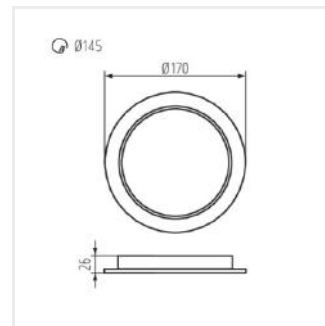

TAVO LED DO 18W-NW