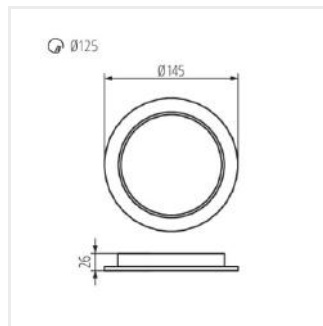

TAVO LED DO 12W-NW