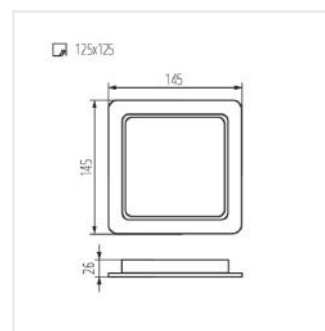

TAVO LED DO 9W-NW

TAVO LED DO 12W-NW

TAVO LED DO 18W-NW

TAVO LED DO 24W-NW

TAVO LED DL 5W-NW

TAVO LED DL 9W-NW

TAVO LED DL 12W-NW

TAVO LED DL 18W-NW