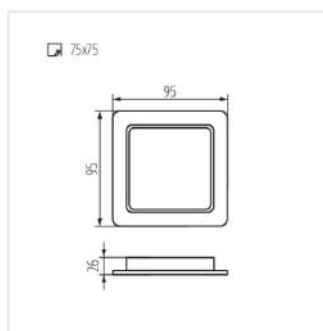

TAVO LED DO 9W-NW

TAVO LED DO 12W-NW

TAVO LED DO 18W-NW

TAVO LED DO 24W-NW

TAVO LED DL 5W-NW

TAVO LED DL 9W-NW

TAVO LED DL 12W-NW

TAVO LED DL 18W-NW