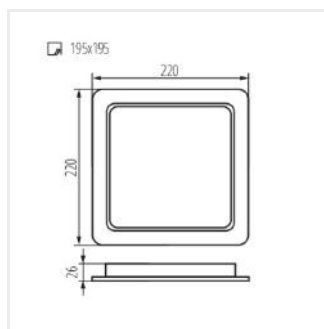

TAVO LED DO 9W-NW

TAVO LED DO 12W-NW

TAVO LED DO 18W-NW

TAVO LED DO 24W-NW

TAVO LED DL 5W-NW

TAVO LED DL 9W-NW

TAVO LED DL 12W-NW

TAVO LED DL 18W-NW