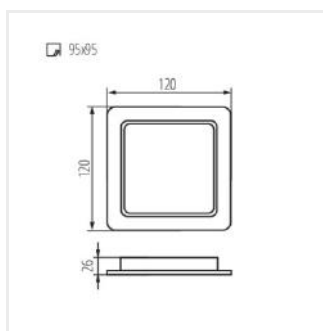

TAVO LED DO 9W-NW

TAVO LED DO 12W-NW

TAVO LED DO 18W-NW

TAVO LED DO 24W-NW

TAVO LED DL 5W-NW

TAVO LED DL 9W-NW

TAVO LED DL 12W-NW

TAVO LED DL 18W-NW