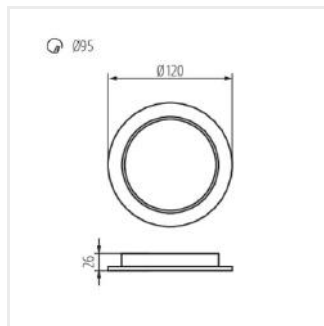

TAVO LED DL 5W-NW

TAVO LED DL 9W-NW

TAVO LED DL 12W-NW

TAVO LED DL 18W-NW

TAVO LED DL 24W-NW

TAVO LED

Oprawa typu downlight

TAVO LED DO 5W-NW