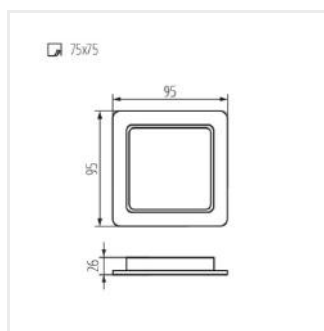

TAVO LED DO 9W-NW

TAVO LED DO 12W-NW

TAVO LED DO 18W-NW

TAVO LED DO 24W-NW

TAVO LED DL 5W-NW

TAVO LED DL 9W-NW

TAVO LED DL 12W-NW

TAVO LED DL 18W-NW