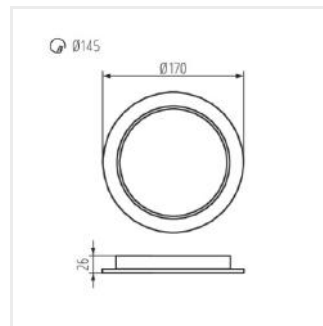

TAVO LED DO 18W-NW