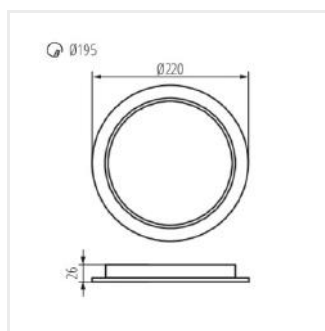

TAVO LED DO 24W-NW