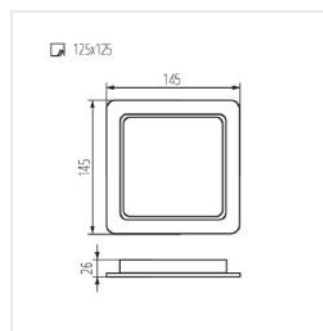

TAVO LED DO 9W-NW

TAVO LED DO 12W-NW

TAVO LED DO 18W-NW

TAVO LED DO 24W-NW

TAVO LED DL 5W-NW

TAVO LED DL 9W-NW

TAVO LED DL 12W-NW

TAVO LED DL 18W-NW