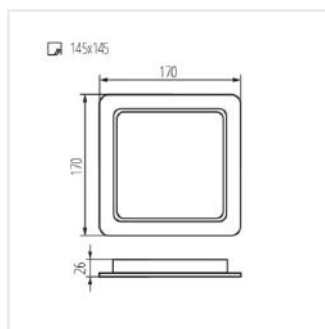

TAVO LED DO 9W-NW

TAVO LED DO 12W-NW

TAVO LED DO 18W-NW

TAVO LED DO 24W-NW

TAVO LED DL 5W-NW

TAVO LED DL 9W-NW

TAVO LED DL 12W-NW

TAVO LED DL 18W-NW