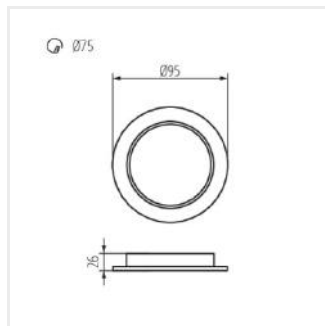

TAVO LED DL 5W-NW

TAVO LED DL 9W-NW

TAVO LED DL 12W-NW

TAVO LED DL 18W-NW

TAVO LED DL 24W-NW

TAVO LED

Oprawa typu downlight

TAVO LED DO 5W-NW