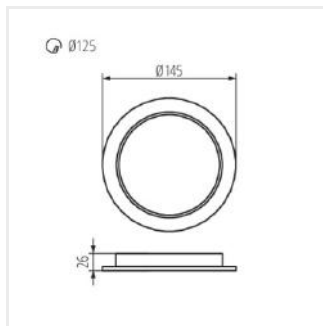

TAVO LED DO 12W-NW