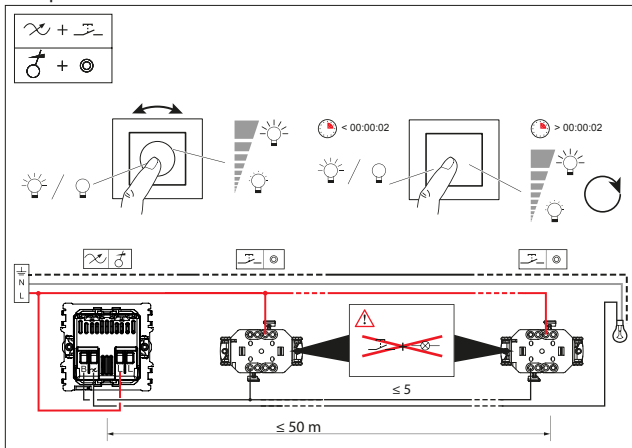

5. CONNECTION

4 terminals with screws
 Terminal capacity:
 2 x 2.5 mm²
 Stripping length:
 8 mm

6. INSTALLATION

Simple

With push buttons

6. TECHNICAL CHARACTERISTICS

■ 6.1 Mechanical characteristics

Protection against solid bodies and liquids: IP 40
 Protection against impact: IK 04