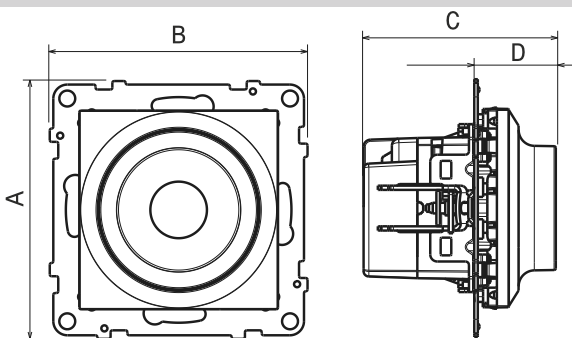

Screw or claw mounting.

2. RANGE

Description	White	Ivory	Aluminium	Black
ROTARY DIMMER 300W ALL CHARGES	7 211 79	7 212 79	7 213 79	7 214 79

3. DISMANTLING

4. DIMENSIONS (mm)

References	A	B	C	D
7 21X 79	72,9	72,9	54,4	23,1

5. CONNECTION

4 terminals with screws
 Terminal capacity:
 2 x 2.5 mm²
 Stripping length:
 8 mm

6. INSTALLATION

Simple

With push buttons

6. TECHNICAL CHARACTERISTICS

■ 6.1 Mechanical characteristics

Protection against solid bodies and liquids: IP 40
 Protection against impact: IK 04