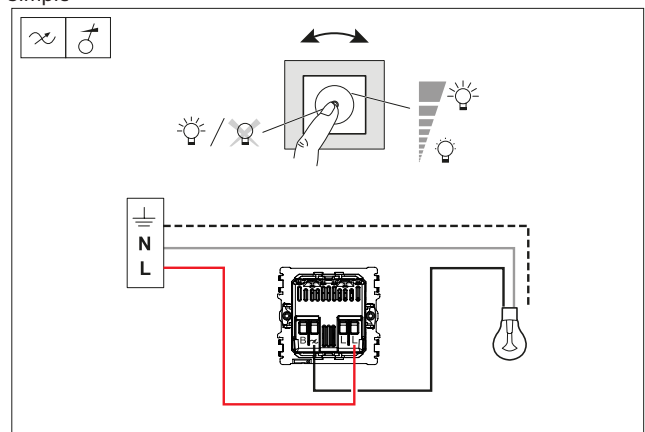

5. CONNECTION

4 terminals with screws
 Terminal capacity:
 2 x 2.5 mm²
 Stripping length:
 8 mm

6. INSTALLATION

Simple

With push buttons

6. TECHNICAL CHARACTERISTICS

■ 6.1 Mechanical characteristics

Protection against solid bodies and liquids: IP 40
 Protection against impact: IK 04