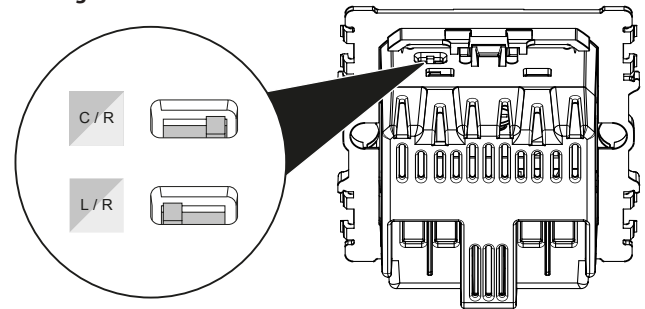

■ Setting C or L

■ 6.4 Climate characteristics

Usage temperature: - 5°C to + 35°C
Storage temperature: - 10°C to + 70°C

7. MAINTENANCE

Surface cleaning with a cloth.

Do not use:

Acetone, tar remover, trichloroethylene.

Maintenance with the following products:

Hexane (EN 60669-1), Methylated spirit, Soapy water, Diluted ammonia, Bleach diluted to 10%, Window-cleaning products, Pre-impregnated-wipes.

Caution: Always test before using other special cleaning products.

8. STANDARDS AND APPROVALS

Compliant with installation and manufacturing standards.
See e. catalogue.