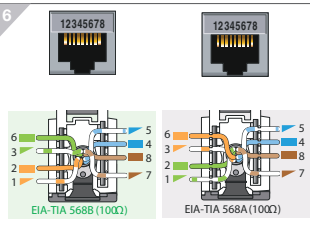

# Odace

Unshielded Connector

Cat 6

Cat 5e

S5--471  
S5--475

S5--481  
S5--485

**A** U/UTP

**B**