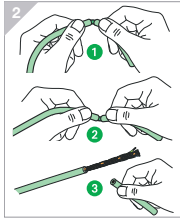

# Odace

Unshielded Connector

Cat 6

Cat 5e

S5--471  
S5--475

S5--481  
S5--485

**A** U/UTP

**B**