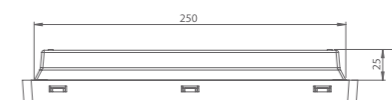

VELLA LED SO