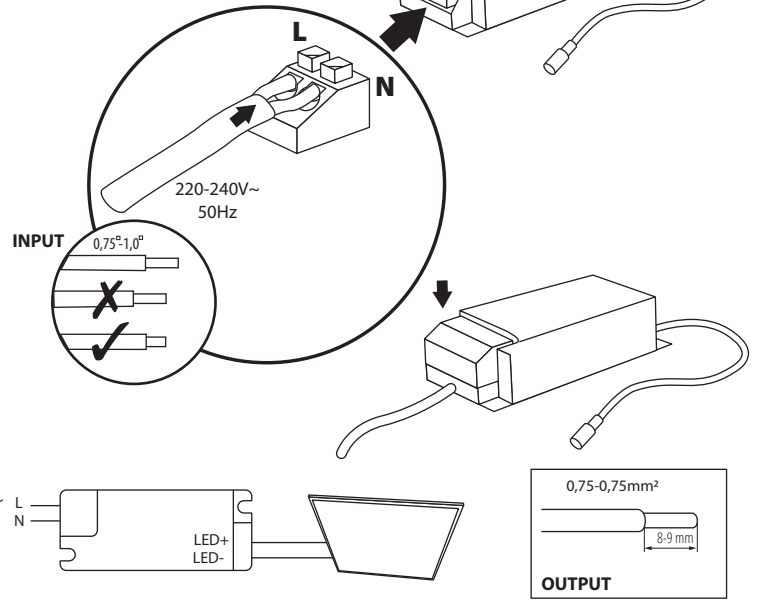

BLINGO POWER SUPPLY

BLINGO DRV 32W ON-OFF
BLINGO DRV 40W ON-OFF
BLINGO DRV 24W ON-OFF