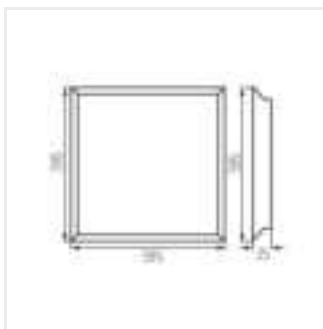

BLINGO U34W 4080 120N

BLINGO 38W 4560 60

BLINGO 38W 4560 120

BLINGO 24W 4320 60NW

BLINGO U24W 4000 60NW

BLINGO LED

Panel LED podtynkowy

		BLINGO						
		BLINGO 34W 4320 60NW	BLINGO 122W 4000 60NW	BLINGO 34W 3740 60WW	BLINGO 34W 4380 60NW	BLINGO 34W 4280 60CW	BLINGO 115W 4080 60NW	BLINGO 38W 4580 60NW
ACCESSORIES	index	37178	37179	37170	37171	37172	37173	37176
SPN PANEL 60-62	37335	✓	✓	✓	✓	✓	✓	✓
CLIPS PANEL 60-62	37337	✓	✓	✓	✓	✓	✓	✓
ADTR 6060 B	27615	✓	✓	✓	✓	✓	✓	✓
ADTR 6060 SR	27610	✓	✓	✓	✓	✓	✓	✓
ADTR 6060 W	27613	✓	✓	✓	✓	✓	✓	✓
ADTR-S 6060 W	27616	✓	✓	✓	✓	✓	✓	✓
ADTR-H 6060 B	29845	✓	✓	✓	✓	✓	✓	✓
ADTR-H 6060 SR	29844	✓	✓	✓	✓	✓	✓	✓
ADTR-H 6060 W	29843	✓	✓	✓	✓	✓	✓	✓
ADTR-S-H 6060 W	27617	✓	✓	✓	✓	✓	✓	✓
ADTR-H 76MM 6060 W	33398	✓	✓	✓	✓	✓	✓	✓