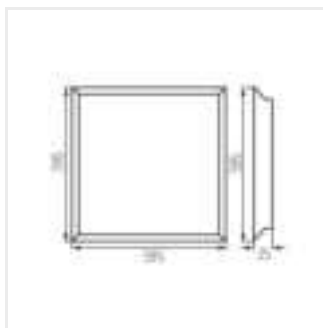

BLINGO U34W 4080 60