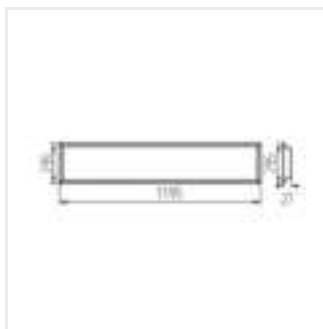

BLINGO U34W 4080 120N

BLINGO 38W 4560 60

BLINGO 38W 4560 120

BLINGO 24W 4320 60NW

BLINGO U24W 4000 60NW

BLINGO LED

Panel LED podtynkowy

		BLINGO						
		BLINGO 34W 4320 60NW	BLINGO 122W 4000 60NW	BLINGO 34W 3740 60WW	BLINGO 34W 4380 60NW	BLINGO 34W 4280 60CW	BLINGO 115W 4080 60NW	BLINGO 38W 4580 60NW
ACCESSORIES	index	37178	37179	37170	37171	37172	37173	37176
SPN PANEL 60-62	37335	✓	✓	✓	✓	✓	✓	✓
CLIPS PANEL 60-62	37337	✓	✓	✓	✓	✓	✓	✓
ADTR 6060 B	27615	✓	✓	✓	✓	✓	✓	✓
ADTR 6060 SR	27610	✓	✓	✓	✓	✓	✓	✓
ADTR 6060 W	27613	✓	✓	✓	✓	✓	✓	✓
ADTR-S 6060 W	27616	✓	✓	✓	✓	✓	✓	✓
ADTR-H 6060 B	29845	✓	✓	✓	✓	✓	✓	✓
ADTR-H 6060 SR	29844	✓	✓	✓	✓	✓	✓	✓
ADTR-H 6060 W	29843	✓	✓	✓	✓	✓	✓	✓
ADTR-S-H 6060 W	27617	✓	✓	✓	✓	✓	✓	✓
ADTR-H 76MM 6060 W	33398	✓	✓	✓	✓	✓	✓	✓