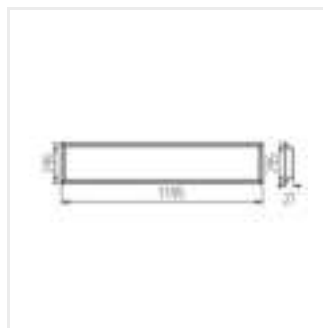

BLINGO 34W 4080 120