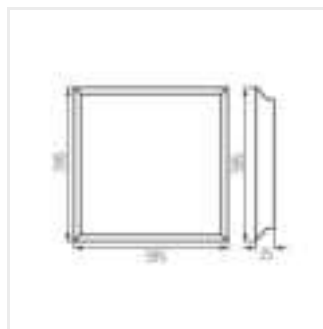

BLINGO U34W 4080 120N

BLINGO 38W 4560 60

BLINGO 38W 4560 120

BLINGO 24W 4320 60NW

BLINGO U24W 4000 60NW

BLINGO LED

Panel LED podtynkowy

		BLINGO						
		BLINGO 34W 4320 60NW	BLINGO 122W 4000 60NW	BLINGO 34W 3740 60WW	BLINGO 34W 4380 60NW	BLINGO 34W 4280 60CW	BLINGO 115W 4080 60NW	BLINGO 38W 4580 60NW
ACCESSORIES	index	37178	37179	37170	37171	37172	37173	37176
SPN PANEL 60-62	37335	✓	✓	✓	✓	✓	✓	✓
CLIPS PANEL 60-62	37337	✓	✓	✓	✓	✓	✓	✓
ADTR 6060 B	27615	✓	✓	✓	✓	✓	✓	✓
ADTR 6060 SR	27610	✓	✓	✓	✓	✓	✓	✓
ADTR 6060 W	27613	✓	✓	✓	✓	✓	✓	✓
ADTR-S 6060 W	27616	✓	✓	✓	✓	✓	✓	✓
ADTR-H 6060 B	29845	✓	✓	✓	✓	✓	✓	✓
ADTR-H 6060 SR	29844	✓	✓	✓	✓	✓	✓	✓
ADTR-H 6060 W	29843	✓	✓	✓	✓	✓	✓	✓
ADTR-S-H 6060 W	27617	✓	✓	✓	✓	✓	✓	✓
ADTR-H 76MM 6060 W	33398	✓	✓	✓	✓	✓	✓	✓