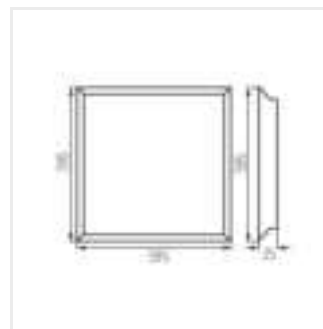

BLINGO U34W 4080 120N

BLINGO 38W 4560 60

BLINGO 38W 4560 120

BLINGO 24W 4320 60NW

BLINGO U24W 4000 60NW

BLINGO LED

Panel LED podtynkowy

		BLINGO						
		BLINGO 34W 4320 60NW	BLINGO 122W 4000 60NW	BLINGO 34W 3740 60WW	BLINGO 34W 4380 60NW	BLINGO 34W 4280 60CW	BLINGO 132W 4080 60NW	BLINGO 38W 4580 60NW
ACCESSORIES	index	37178	37179	37170	37171	37172	37173	37176
SPN PANEL 60-62	37335	✓	✓	✓	✓	✓	✓	✓
CLIPS PANEL 60-62	37337	✓	✓	✓	✓	✓	✓	✓
ADTR 6060 B	27615	✓	✓	✓	✓	✓	✓	✓
ADTR 6060 SR	27610	✓	✓	✓	✓	✓	✓	✓
ADTR 6060 W	27613	✓	✓	✓	✓	✓	✓	✓
ADTR-S 6060 W	27616	✓	✓	✓	✓	✓	✓	✓
ADTR-H 6060 B	29845	✓	✓	✓	✓	✓	✓	✓
ADTR-H 6060 SR	29844	✓	✓	✓	✓	✓	✓	✓
ADTR-H 6060 W	29843	✓	✓	✓	✓	✓	✓	✓
ADTR-S-H 6060 W	27617	✓	✓	✓	✓	✓	✓	✓
ADTR-H 76MM 6060 W	33398	✓	✓	✓	✓	✓	✓	✓