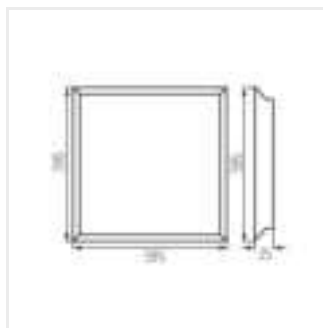

BLINGO U34W 4080 60