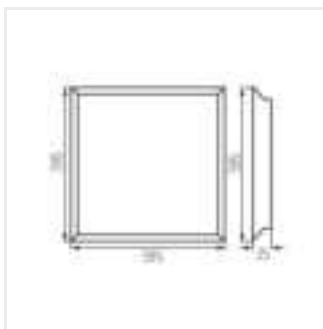

BLINGO U34W 4080 120N

BLINGO 38W 4560 60

BLINGO 38W 4560 120

BLINGO 24W 4320 60NW

BLINGO U24W 4000 60NW

BLINGO LED

Panel LED podtynkowy

		BLINGO						
		BLINGO 34W 4320 60NW	BLINGO 122W 4000 60NW	BLINGO 34W 3740 60WW	BLINGO 34W 4380 60NW	BLINGO 34W 4280 60CW	BLINGO 132W 4080 60NW	BLINGO 38W 4580 60NW
ACCESSORIES	index	37178	37179	37170	37171	37172	37173	37176
SPN PANEL 60-62	37335	✓	✓	✓	✓	✓	✓	✓
CLIPS PANEL 60-62	37337	✓	✓	✓	✓	✓	✓	✓
ADTR 6060 B	27615	✓	✓	✓	✓	✓	✓	✓
ADTR 6060 SR	27610	✓	✓	✓	✓	✓	✓	✓
ADTR 6060 W	27613	✓	✓	✓	✓	✓	✓	✓
ADTR-S 6060 W	27616	✓	✓	✓	✓	✓	✓	✓
ADTR-H 6060 B	29845	✓	✓	✓	✓	✓	✓	✓
ADTR-H 6060 SR	29844	✓	✓	✓	✓	✓	✓	✓
ADTR-H 6060 W	29843	✓	✓	✓	✓	✓	✓	✓
ADTR-S-H 6060 W	27617	✓	✓	✓	✓	✓	✓	✓
ADTR-H 76MM 6060 W	33398	✓	✓	✓	✓	✓	✓	✓