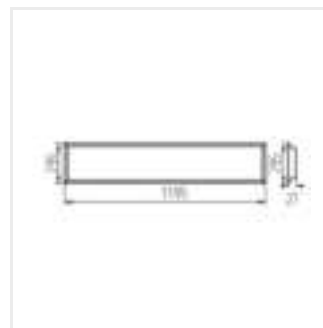

BLINGO 34W 4080 120