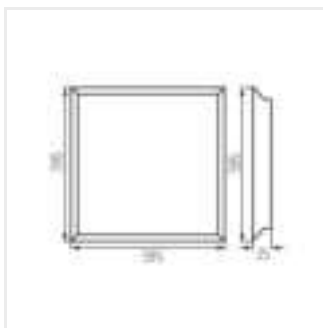

BLINGO 34W 3740 60WW