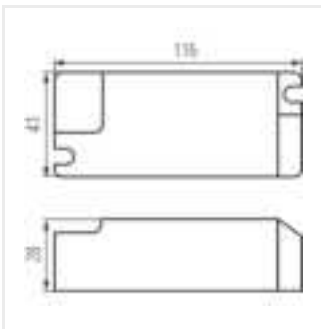

BLINGO DRV42W DALI BK

BLINGO DRV40W1-10V BK

BLINGO DRV 32W ON-OFF

BLINGO DRV 40W ON-OFF

BLINGO DRV 24W ON-OFF