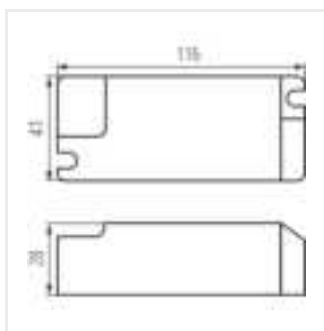

BLINGO DRV42W DALI BK

BLINGO DRV40W1-10V BK

BLINGO DRV 32W ON-OFF

BLINGO DRV 40W ON-OFF

BLINGO DRV 24W ON-OFF