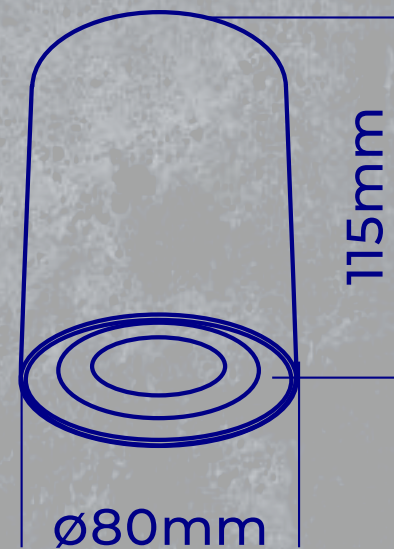

Kanlux

KANLUX BORD XS

Seria mniejszych
opraw Kanlux BORD.

25479

BORD XS DLP-50-W

25478

BORD XS DLP-50-B

Kanlux

BORD DLP-50-SR/W
BORD DLP-50-SR/B

BORD XS DLP-50-W
BORD XS DLP-50-B

GORD XS DLP-50-W
GORD XS DLP-50-B

●	BORD DLP-50-B	22552	max 10W LED	ø95 x 125
○	BORD DLP-50-W	22551	max 10W LED	ø95 x 125
●	BORD DLP-50-SR/B	22558	max 10W LED	ø95 x 125
○	BORD DLP-50-SR/W	22559	max 10W LED	ø95 x 125
●	BORD XS DLP-50-B	25478	max 10W LED	ø80 x 115
○	BORD XS DLP-50-W	25479	max 10W LED	ø80 x 115
●	GORD XS DLP-50-B	25476	max 10W LED	80 x 80 x 115
○	GORD XS DLP-50-W	25477	max 10W LED	80 x 80 x 115