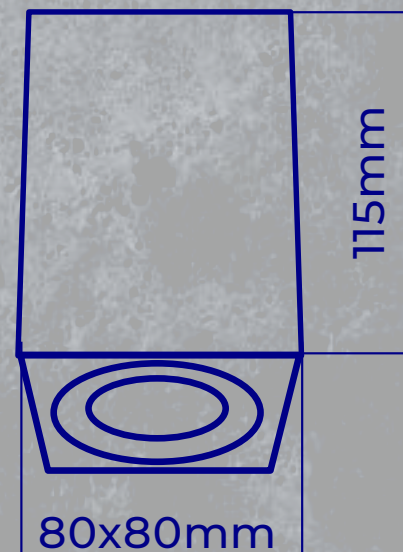

Kanlux

KANLUX GORD XS

Seria mniejszych
opraw Kanlux GORD.

25477

GORD XS DLP-50-W

25476

GORD XS DLP-50-B