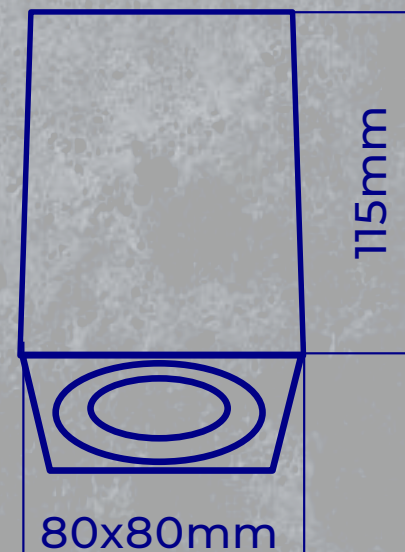

KANLUX GORD XS

Seria mniejszych
opraw Kanlux GORD.

25477

GORD XS DLP-50-W

25476

GORD XS DLP-50-B

Kanlux

Kanlux BORD/BORD XS / Kanlux GORD XS

BORD DLP-50-SR/W
BORD DLP-50-SR/B

BORD XS DLP-50-W
BORD XS DLP-50-B

GORD XS DLP-50-W
GORD XS DLP-50-B

●	BORD DLP-50-B	22552	max 10W LED	ø95 x 125
○	BORD DLP-50-W	22551	max 10W LED	ø95 x 125
●	BORD DLP-50-SR/B	22558	max 10W LED	ø95 x 125
○	BORD DLP-50-SR/W	22559	max 10W LED	ø95 x 125
●	BORD XS DLP-50-B	25478	max 10W LED	ø80 x 115
○	BORD XS DLP-50-W	25479	max 10W LED	ø80 x 115
●	GORD XS DLP-50-B	25476	max 10W LED	80 x 80 x 115
○	GORD XS DLP-50-W	25477	max 10W LED	80 x 80 x 115