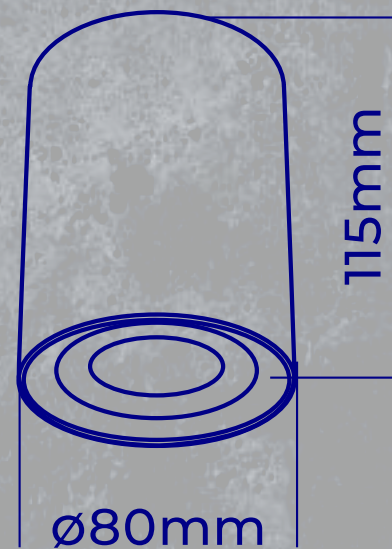

22551

BORD DLP-50-W

22552

BORD DLP-50-B

125mm

ø95mm

Kanlux

KANLUX BORD XS

Seria mniejszych
opraw Kanlux BORD.

25479

BORD XS DLP-50-W

25478

BORD XS DLP-50-B

115mm

ø80mm

Kanlux

BORD DLP-50-SR/W
BORD DLP-50-SR/B

BORD XS DLP-50-W
BORD XS DLP-50-B

GORD XS DLP-50-W
GORD XS DLP-50-B

●	BORD DLP-50-B	22552	max 10W LED	ø95 x 125
○	BORD DLP-50-W	22551	max 10W LED	ø95 x 125
●	BORD DLP-50-SR/B	22558	max 10W LED	ø95 x 125
○	BORD DLP-50-SR/W	22559	max 10W LED	ø95 x 125
●	BORD XS DLP-50-B	25478	max 10W LED	ø80 x 115
○	BORD XS DLP-50-W	25479	max 10W LED	ø80 x 115
●	GORD XS DLP-50-B	25476	max 10W LED	80 x 80 x 115
○	GORD XS DLP-50-W	25477	max 10W LED	80 x 80 x 115