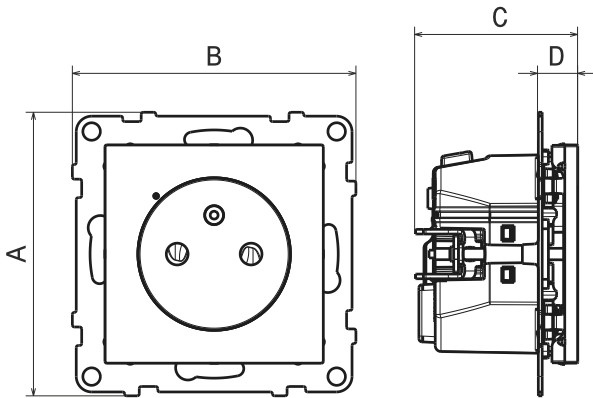

**SUNO™**  
**Connected 2P+E socket - French standard**

Cat. No(s): 7 221 81 - 7 223 81 - 7 224 81

7 221 81

**1. USE**

Connected socket which can be controlled by a wireless lighting control and/or remotely via a smartphone, tablet or computer.  
 Can be used to measure instantaneous and total consumption of the connected device, which can be viewed on the Home + Control app.  
 Built-in protection against electrical overloads, for increased safety.  
 Installation in box 40 mm deep (minimum), instead of a standard socket outlet.  
 Claw and/or screw fixing.  
 One-piece mechanism (grid + mechanism).

**2. RANGE**

Description	White	Ivory	Aluminum	Black
In wall connected power french standard auto term. 16A	7 221 81	-	7 223 81	7 224 81

**3. DIMENSIONS (mm)**

References	A	B	C	D
7 221 81	72.9	72.9	41.6	10.15

**4. CONNECTION**

Terminal type: automatic  
 Terminal capacity: 2 x 2.5 mm<sup>2</sup>  
 Stripping length: 11 mm

**5. OPERATION**