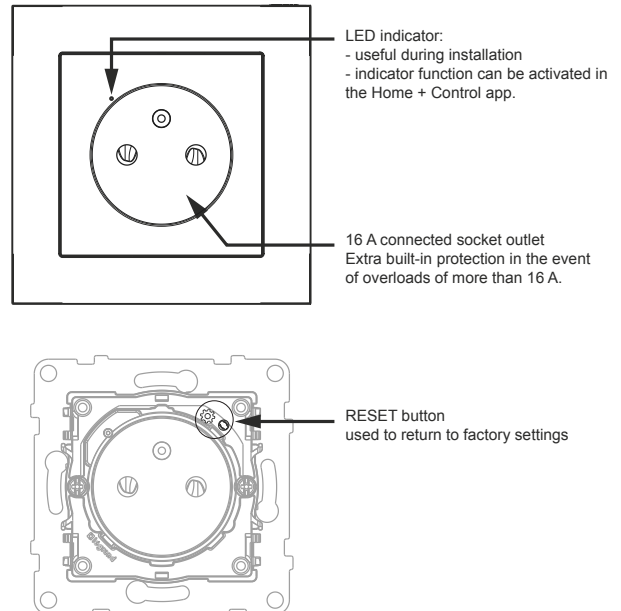

**SUNO™**  
**Connected 2P+E socket - French standard**

Cat. No(s): 7 221 81 - 7 223 81 - 7 224 81

7 221 81

**1. USE**

Connected socket which can be controlled by a wireless lighting control and/or remotely via a smartphone, tablet or computer.  
 Can be used to measure instantaneous and total consumption of the connected device, which can be viewed on the Home + Control app.  
 Built-in protection against electrical overloads, for increased safety.  
 Installation in box 40 mm deep (minimum), instead of a standard socket outlet.  
 Claw and/or screw fixing.  
 One-piece mechanism (grid + mechanism).

**2. RANGE**

Description	White	Ivory	Aluminum	Black
In wall connected power french standard auto term. 16A	7 221 81	-	7 223 81	7 224 81

**3. DIMENSIONS (mm)**

References	A	B	C	D
7 221 81	72.9	72.9	41.6	10.15

**4. CONNECTION**

Terminal type: automatic  
 Terminal capacity: 2 x 2.5 mm<sup>2</sup>  
 Stripping length: 11 mm

**5. OPERATION**