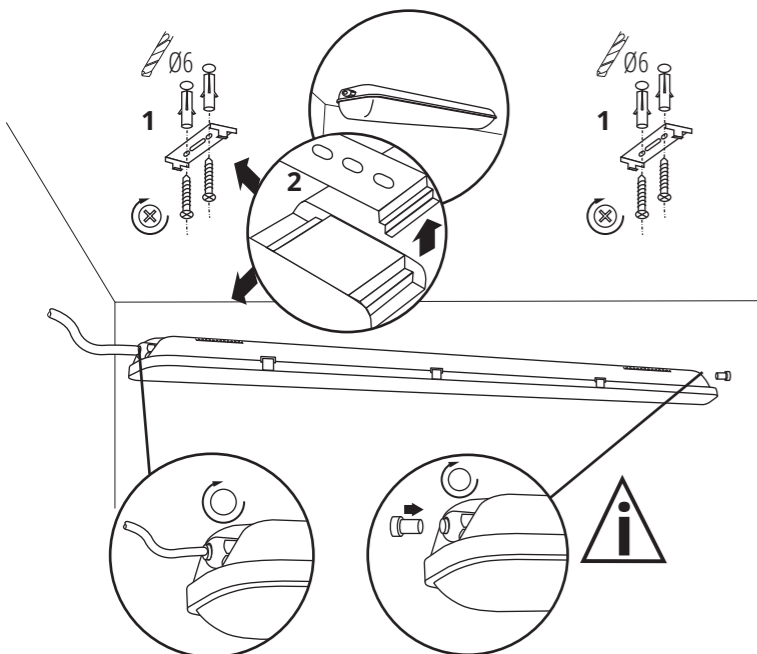

ACCESSORIES
MAH PRO SENSOR
38144