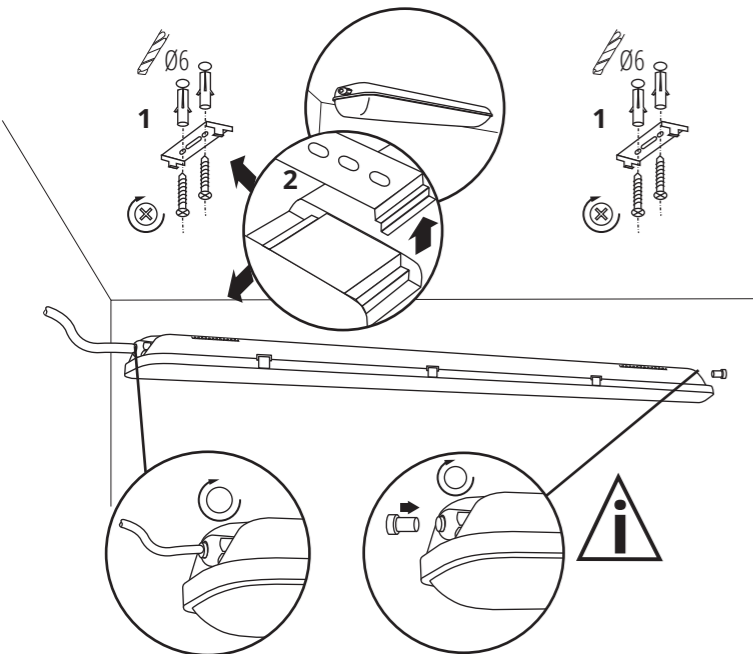

MAH PRO

$$\Sigma 1+2+3+\dots+n \leq \begin{matrix} \text{MAH PRO...38W - 12PCS} \\ \text{MAH PRO...52W - 8PCS} \end{matrix}$$

ON	OFF	MAH PRO 38W MAH PRO Y 38W	MAH PRO 38W MAH PRO Y 38W	MAH PRO 38W MAH PRO Y 38W	MAH PRO 38W MAH PRO Y 38W
		[mA] [lm] [W]	[mA] [lm] [W]	[mA] [lm] [W]	[mA] [lm] [W]
200	3750	22	250	4550	27,5
300	5600	34,5	300	7300	44,5
350	6100	38	350	8400	52

ON	OFF	MAH PRO 52W MAH PRO Y 52W	MAH PRO 52W MAH PRO Y 52W	MAH PRO 52W MAH PRO Y 52W	MAH PRO 52W MAH PRO Y 52W
		[mA] [lm] [W]	[mA] [lm] [W]	[mA] [lm] [W]	[mA] [lm] [W]
200	5000	29,5	250	6200	37
300	7300	44,5	300	7300	44,5
350	8400	52	350	8400	52