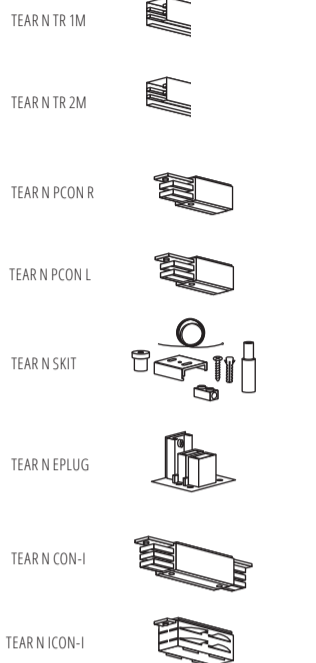

TEAR
system

TEAR N EPLUG

TEAR N 1M max 10kg
TEAR N 2M max 15kg

TEAR N SKIT
max 10kg

TEAR N SCLAMP
max 10kg

TEAR
system

220-240V~
50Hz

TEAR N TR 1M
TEAR N TR 2M

TEAR N PCON R

A/1

A/2

PE

L2 L1

L3 N

PE

L1 L2

N L3

N — color BLUE

TEAR N PCON L

TEAR N PCON R

TEAR N CON-I-FLEX

TEAR N CON-I

TEAR N ICON-I

TEAR N CON-L-RL