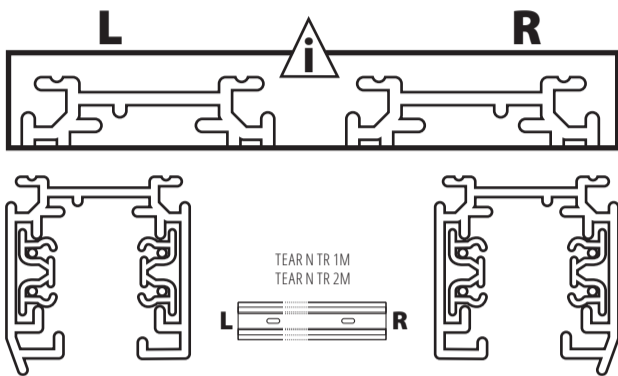

TEAR
system

TEAR N EPLUG

TEAR N 1M max 10kg
TEAR N 2M max 15kg

TEAR N SKIT
max 10kg

TEAR N SCLAMP
max 10kg

TEAR
system

220-240V~
50Hz

TEAR N TR 1M
TEAR N TR 2M

TEAR N PCON R

A/1

A/2

PE

L2 L1

L3 N

PE

L1 L2