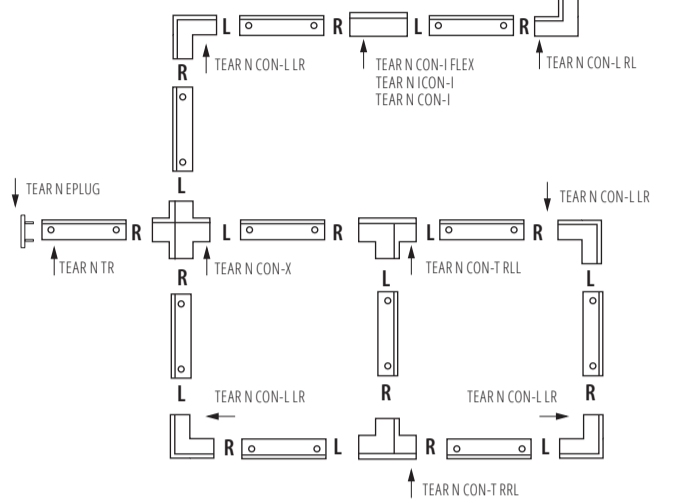

TEAR
system

TEAR N EPLUG

TEAR N 1M max 10kg
TEAR N 2M max 15kg

TEAR N SKIT
max 10kg

TEAR N SCLAMP
max 10kg

TEAR
system

220-240V~
50Hz

TEAR N TR 1M
TEAR N TR 2M

TEAR N PCON R

A/1

A/2

PE

L2 L1

L3 N

PE

L1 L2