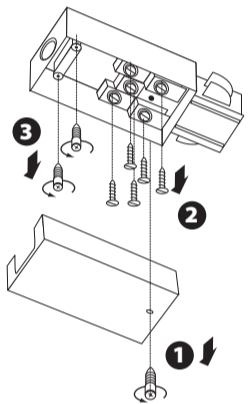

TEAR
system

TEAR N EPLUG

TEAR N 1M max 10kg
TEAR N 2M max 15kg

TEAR N SKIT
max 10kg

TEAR N SCLAMP
max 10kg

TEAR
system

220-240V~
50Hz

TEAR N TR 1M
TEAR N TR 2M

TEAR N PCON R

A/1

A/2

PE

L2 L1

L3 N

PE

L1 L2

N L3

N — color BLUE

TEAR N PCON L

TEAR N PCON R

TEAR N CON-I-FLEX

TEAR N CON-I

TEAR N ICON-I

TEAR N CON-L-RL

TEAR N CON-L-LR

TEAR N CON-X

TEAR N CON-T-LRR

TEAR N CON-T-RRLL

TEAR N CON-T-RLL

TEAR N CON-T-LLR

TEAR N SKIT

TEAR N SCLAMP + TEAR N SKIT