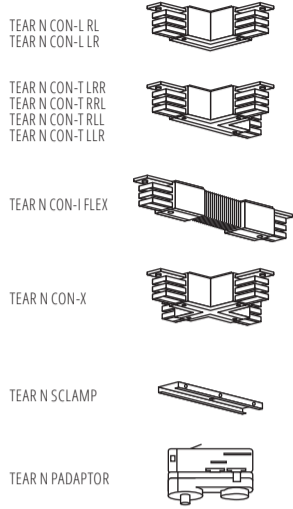

TEAR
system

TEAR N EPLUG

TEAR N 1M max 10kg
TEAR N 2M max 15kg

TEAR N SKIT
max 10kg

TEAR N SCLAMP
max 10kg

TEAR
system

220-240V~
50Hz

TEAR N TR 1M
TEAR N TR 2M

TEAR N PCON R

A/1

A/2

PE

L2 L1

L3 N

PE

L1 L2