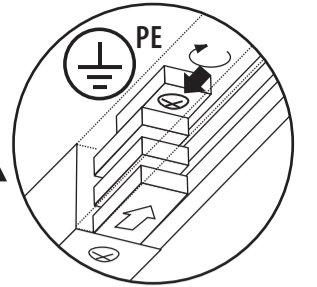

TEAR
system

TEAR N EPLUG

TEAR N 1M max 10kg
TEAR N 2M max 15kg

TEAR N SKIT
max 10kg

TEAR N SCLAMP
max 10kg

TEAR
system

220-240V~
50Hz

TEAR N TR 1M
TEAR N TR 2M