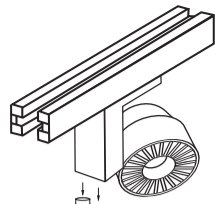

TEAR
system

TEAR N EPLUG

TEAR N 1M max 10kg
TEAR N 2M max 15kg

TEAR N SKIT
max 10kg

TEAR N SCLAMP
max 10kg

TEAR
system

220-240V~
50Hz

TEAR N TR 1M
TEAR N TR 2M