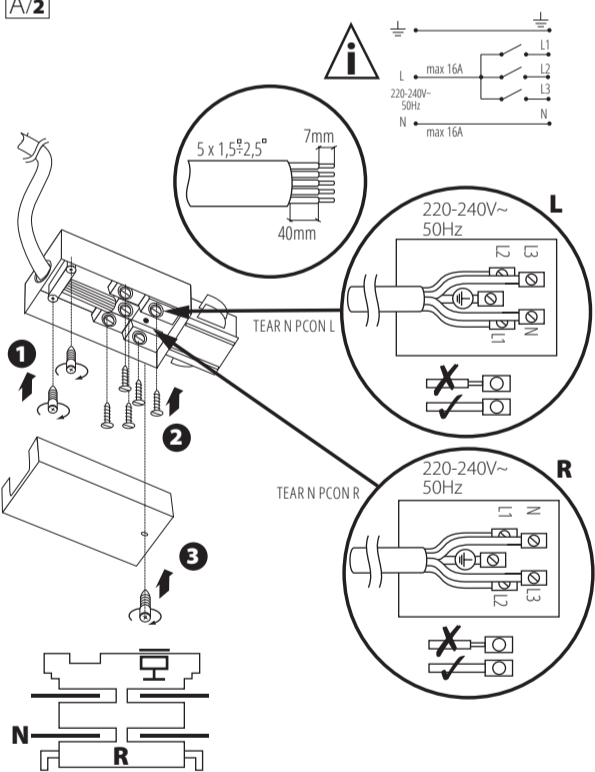

TEAR
system

TEAR N EPLUG

TEAR N 1M max 10kg
TEAR N 2M max 15kg

TEAR N SKIT
max 10kg

TEAR N SCLAMP
max 10kg

TEAR
system

220-240V~
50Hz

TEAR N TR 1M
TEAR N TR 2M

TEAR N PCON R

A/1

A/2

PE

L2 L1

L3 N

PE

L1 L2

N L3

N — color BLUE

TEAR N PCON L

TEAR N PCON R

TEAR N CON-I-FLEX

TEAR N CON-I

TEAR N ICON-I

TEAR N CON-L-RL

TEAR N CON-L-LR

TEAR N CON-X

TEAR N CON-T-LRR

TEAR N CON-T-RRLL

TEAR N CON-T-RLL

TEAR N CON-T-LLR

TEAR N SKIT

TEAR N SCLAMP + TEAR N SKIT