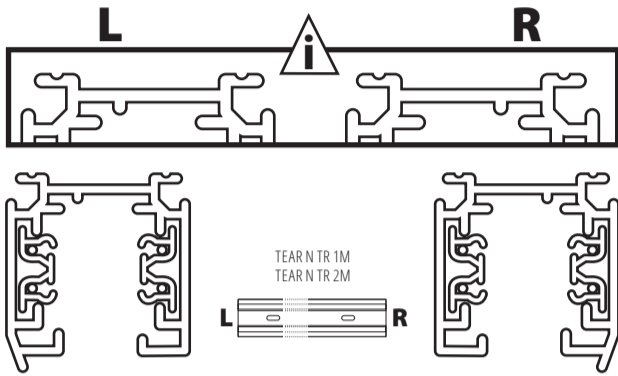

TEAR
system

TEAR N EPLUG

TEAR N 1M max 10kg
TEAR N 2M max 15kg

TEAR N SKIT
max 10kg

TEAR N SCLAMP
max 10kg

TEAR
system

220-240V~
50Hz

TEAR N TR 1M
TEAR N TR 2M

TEAR N PCON R

A/1

A/2

L

PE

L2

L3

L1