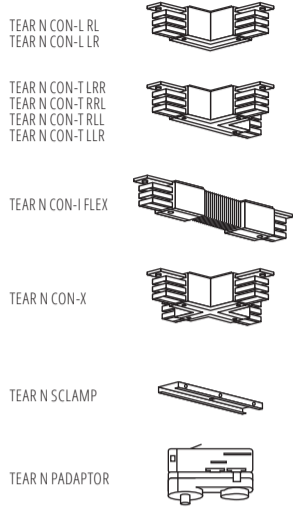

TEAR
system

TEAR N EPLUG

TEAR N 1M max 10kg
TEAR N 2M max 15kg

TEAR N SKIT
max 10kg

TEAR N SCLAMP
max 10kg

TEAR
system

220-240V~
50Hz

TEAR N TR 1M
TEAR N TR 2M

TEAR N PCON R

A/1

A/2

L

PE

L2

L3

L1