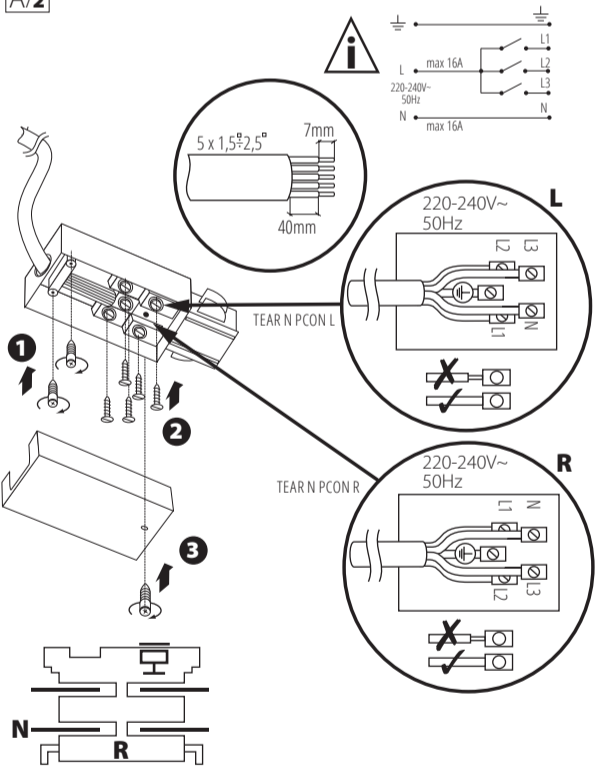

TEAR
system

TEAR N EPLUG

TEAR N 1M max 10kg
TEAR N 2M max 15kg

TEAR N SKIT
max 10kg

TEAR N SCLAMP
max 10kg

TEAR
system

220-240V~
50Hz

TEAR N TR 1M
TEAR N TR 2M

TEAR N PCON R

A/1

A/2

L

PE

L2

L3

L1

L

R

PE

L1

N

L3

R

N — color BLUE

TEAR N PCON L

TEAR N PCON R

TEAR N CON-I-FLEX

TEAR N CON-I

TEAR N ICON-I

TEAR N CON-L-RL

TEAR N CON-L-LR

TEAR N CON-X

TEAR N CON-T-LRR

TEAR N CON-T-RRL

TEAR N CON-T-RLR

TEAR N CON-T-LLR

TEAR N SKIT

TEAR N SCLAMP + TEAR N SKIT