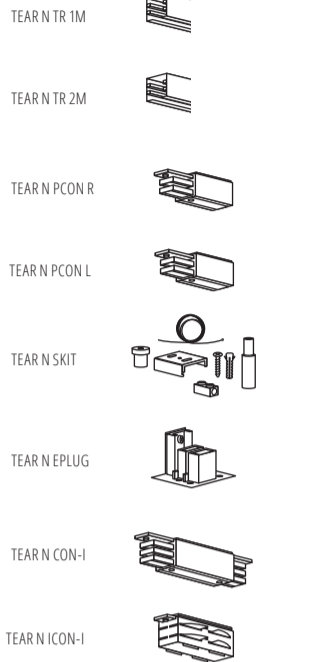

TEAR
system

TEAR N EPLUG

TEAR N 1M max 10kg
TEAR N 2M max 15kg

TEAR N SKIT
max 10kg

TEAR N SCLAMP
max 10kg

TEAR
system

220-240V~
50Hz

TEAR N TR 1M
TEAR N TR 2M

TEAR N PCON R

A/1

A/2

L

PE

L2

L3

L1