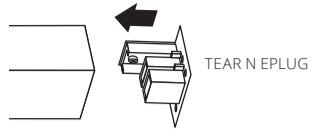

TEAR
system

TEAR N EPLUG

TEAR N 1M max 10kg
TEAR N 2M max 15kg

TEAR N SKIT
max 10kg

TEAR N SCLAMP
max 10kg

TEAR
system

220-240V~
50Hz

TEAR N TR 1M
TEAR N TR 2M