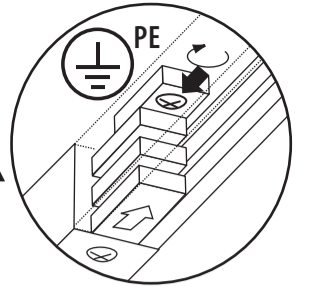

TEAR
system

TEAR N EPLUG

TEAR N 1M max 10kg
TEAR N 2M max 15kg

TEAR N SKIT
max 10kg

TEAR N SCLAMP
max 10kg

TEAR
system

220-240V~
50Hz

TEAR N TR 1M
TEAR N TR 2M