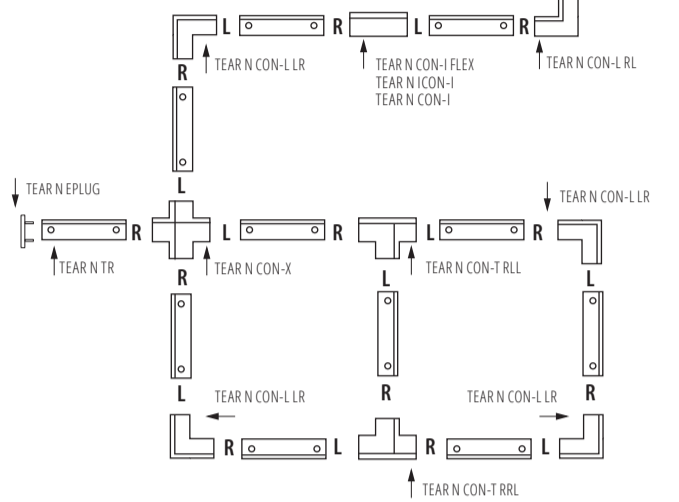

TEAR
system

TEAR N EPLUG

TEAR N 1M max 10kg
TEAR N 2M max 15kg

TEAR N SKIT
max 10kg

TEAR N SCLAMP
max 10kg

TEAR
system

220-240V~
50Hz

TEAR N TR 1M
TEAR N TR 2M

TEAR N PCON R

A/1

A/2

L

PE

L2

L3

L1