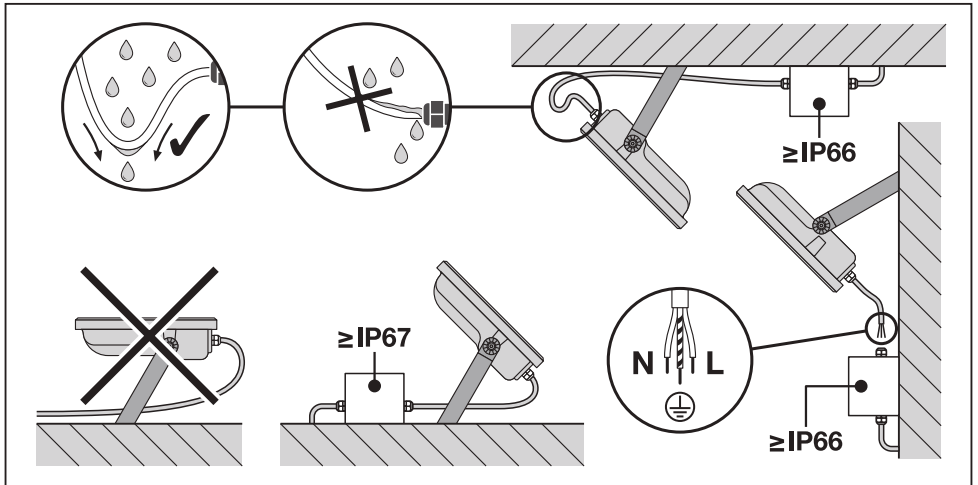

LEDVANCE GmbH
Steinerne Furt 62
86167 Augsburg, Germany
www.ledvance.com

C10449057
G11201470
27.06.24

© LEDVANCE Ltd, Sterling House,
810 Mandarin Court, Warrington,
Cheshire, WA1 1GG, United Kingdom