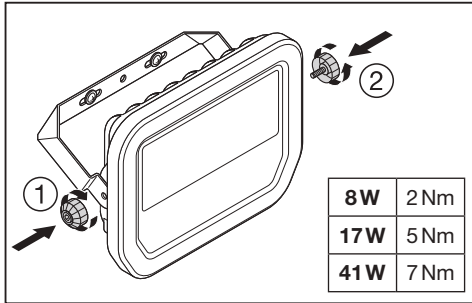

LEDVANCE GmbH
Steinerne Furt 62
86167 Augsburg, Germany
www.ledvance.com

C10449057
G11201470
27.06.24

© LEDVANCE Ltd, Sterling House,
810 Mandarin Court, Warrington,
Cheshire, WA1 1GG, United Kingdom