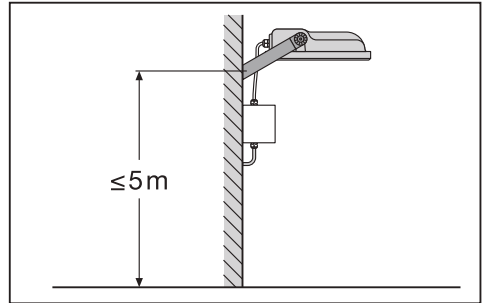

LEDVANCE GmbH
Steinerne Furt 62
86167 Augsburg, Germany
www.ledvance.com

C10449057
G11201470
27.06.24

© LEDVANCE Ltd, Sterling House,
810 Mandarin Court, Warrington,
Cheshire, WA1 1GG, United Kingdom