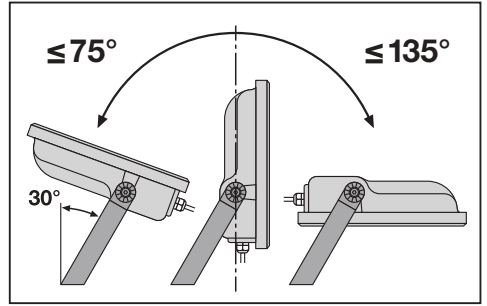

LEDVANCE GmbH
Steinerne Furt 62
86167 Augsburg, Germany
www.ledvance.com

C10449057
G11201470
27.06.24

© LEDVANCE Ltd, Sterling House,
810 Mandarin Court, Warrington,
Cheshire, WA1 1GG, United Kingdom