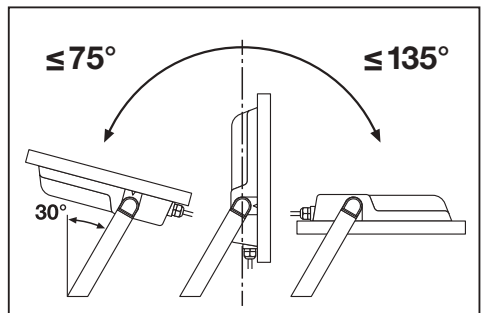

FL 100P69W10KLM830PSSY100	53W/7320lm	69W/9150lm
FL 100P69W10KLM840PSSY100	53W/8000lm	69W/10000lm
FL 100P69W10KLM865PSSY100	53W/8000lm	69W/10000lm
FL 150P100W15KLM830PSSY100	83W/11670lm	100W/14000lm
FL 150P100W15KLM840PSSY100	83W/12500lm	100W/15000lm
FL 150P100W15KLM865PSSY100	83W/12500lm	100W/15000lm
FL 200P133W20KLM830PSSY100	117W/16275lm	133W/18600lm
FL 200P133W20KLM840PSSY100	117W/17500lm	133W/20000lm
FL 200P133W20KLM865PSSY100	117W/17500lm	133W/20000lm
FL 250P167W25KLM830PSSY100	150W/21060lm	167W/23400lm
FL 250P167W25KLM840PSSY100	150W/22500lm	167W/25000lm
FL 250P167W25KLM865PSSY100	150W/22500lm	167W/25000lm