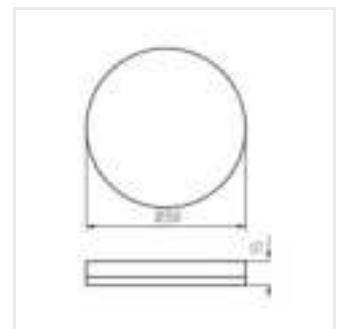

IPER LED 26W-NW-L-SE

IPER LED 35W-NW-L-SE

IPER LED 10W-NW-O

IPER LED 19W-NW-O

IPER LED 26W-NW-O

IPER LED 35W-NW-O

IPER LED

Plafoniera LED