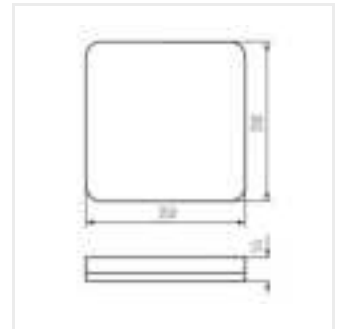

IPER LED 35W-NW-L