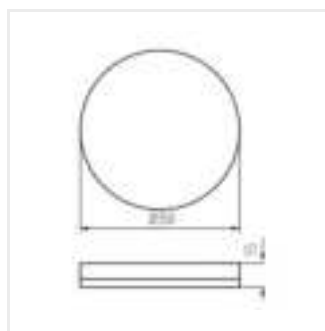

IPER LED 26W-NW-L-SE

IPER LED 35W-NW-L-SE

IPER LED 10W-NW-O

IPER LED 19W-NW-O

IPER LED 26W-NW-O

IPER LED 35W-NW-O

IPER LED

Plafoniera LED