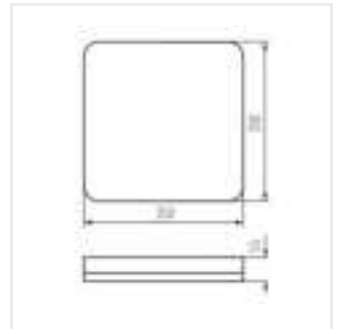

IPER LED 35W-NW-L