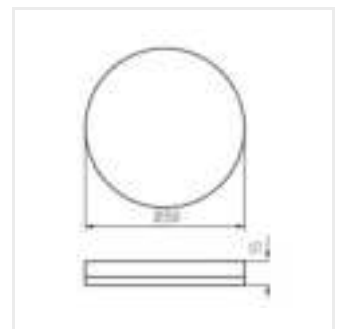

IPER LED 26W-NW-L-SE

IPER LED 35W-NW-L-SE

IPER LED 10W-NW-O

IPER LED 19W-NW-O

IPER LED 26W-NW-O

IPER LED 35W-NW-O

IPER LED

Plafoniera LED