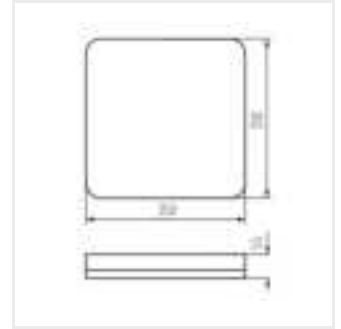

### Plafoniera LED

IPER LED 10W-NW-L

IPER LED 19W-NW-L

IPER LED 26W-NW-L

IPER LED 35W-NW-L