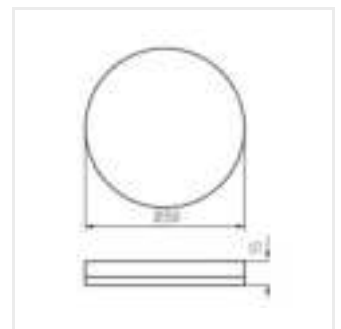

IPER LED 26W-NW-L-SE

IPER LED 35W-NW-L-SE

IPER LED 10W-NW-O

IPER LED 19W-NW-O

IPER LED 26W-NW-O

IPER LED 35W-NW-O

IPER LED

Plafoniera LED