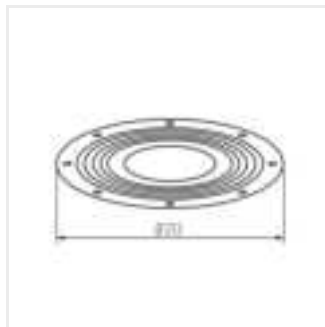

HBPHS LENS 150W 60D