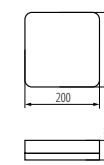

IPER LED 10W-...-O
IPER LED 19W-...-O

IPER LED 10W-...-L
IPER LED 19W-...-L