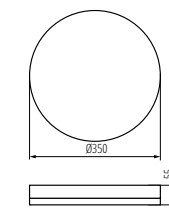

IPER LED 35W-...-O