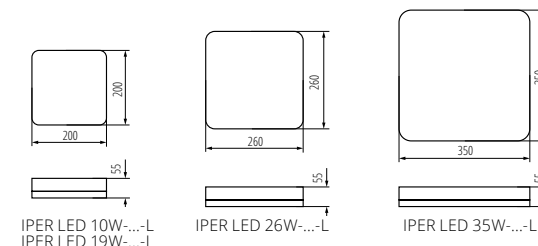

IPER LED 10W-...-O
IPER LED 19W-...-O

IPER LED 26W-...-O

IPER LED 35W-...-O

IPER LED 10W-...-L
IPER LED 19W-...-L

IPER LED 26W-...-L

IPER LED 35W-...-L