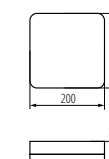

IPER LED 10W-...-L
IPER LED 19W-...-L